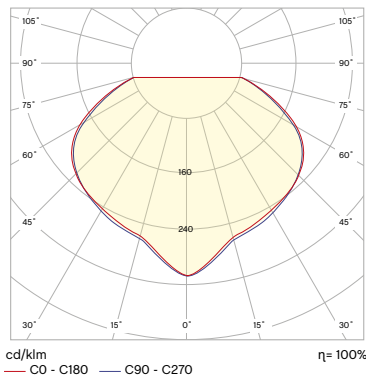

## TEST SPECIFICATION OUTPUTS\*

OPAQUE SHADE	CCT (KELVIN)	CRI (1-100)
FLUX (LUMENS)	2900K, warm white	75
85lm		

TRANSCULENT SHADE	CCT (KELVIN)	CRI (1-100)
LUX (LUMENS)	2900K, warm white	75
155lm		

\*Photometrics and the test specification shown is taken using the included LED bulb fitted in the production luminaire.

## PHOTOMETRICS

Opaque shade

Translucent shade