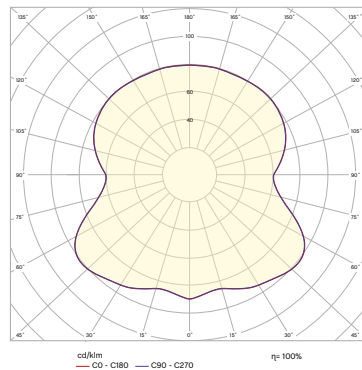

### DIMENSIONS

WIDTH 14 CM  
DEPTH 14 CM  
HEIGHT 22 CM

## TEST SPECIFICATION OUTPUTS\*

OPAQUE SHADE	CCT (KELVIN)	CRI (1-100)
FLUX (LUMENS)	2900K, warm white	75
85lm		

TRANSCULENT SHADE	CCT (KELVIN)	CRI (1-100)
LUX (LUMENS)	2900K, warm white	75
155lm		

\*Photometrics and the test specification shown is taken using the included LED bulb fitted in the production luminaire.

## PHOTOMETRICS

Opaque shade

Translucent shade